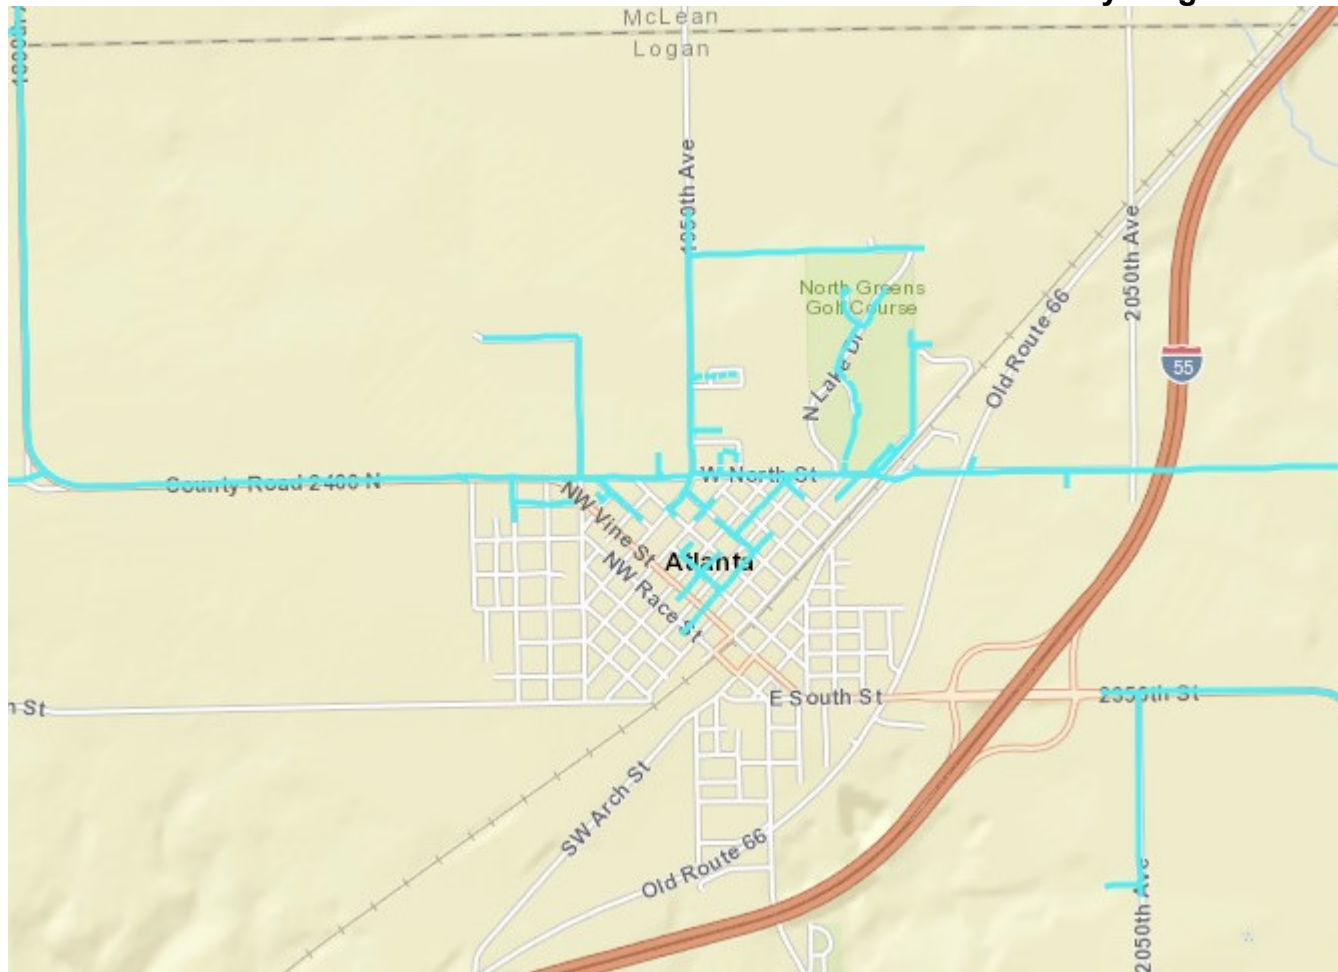

**Circuit: C10001**

**Town: Atlanta**

**County: Logan**

If you have any questions about the tree trimming work to be done, please call **1.800.755.5000**, or visit our website at: **MySafeTrees.com**