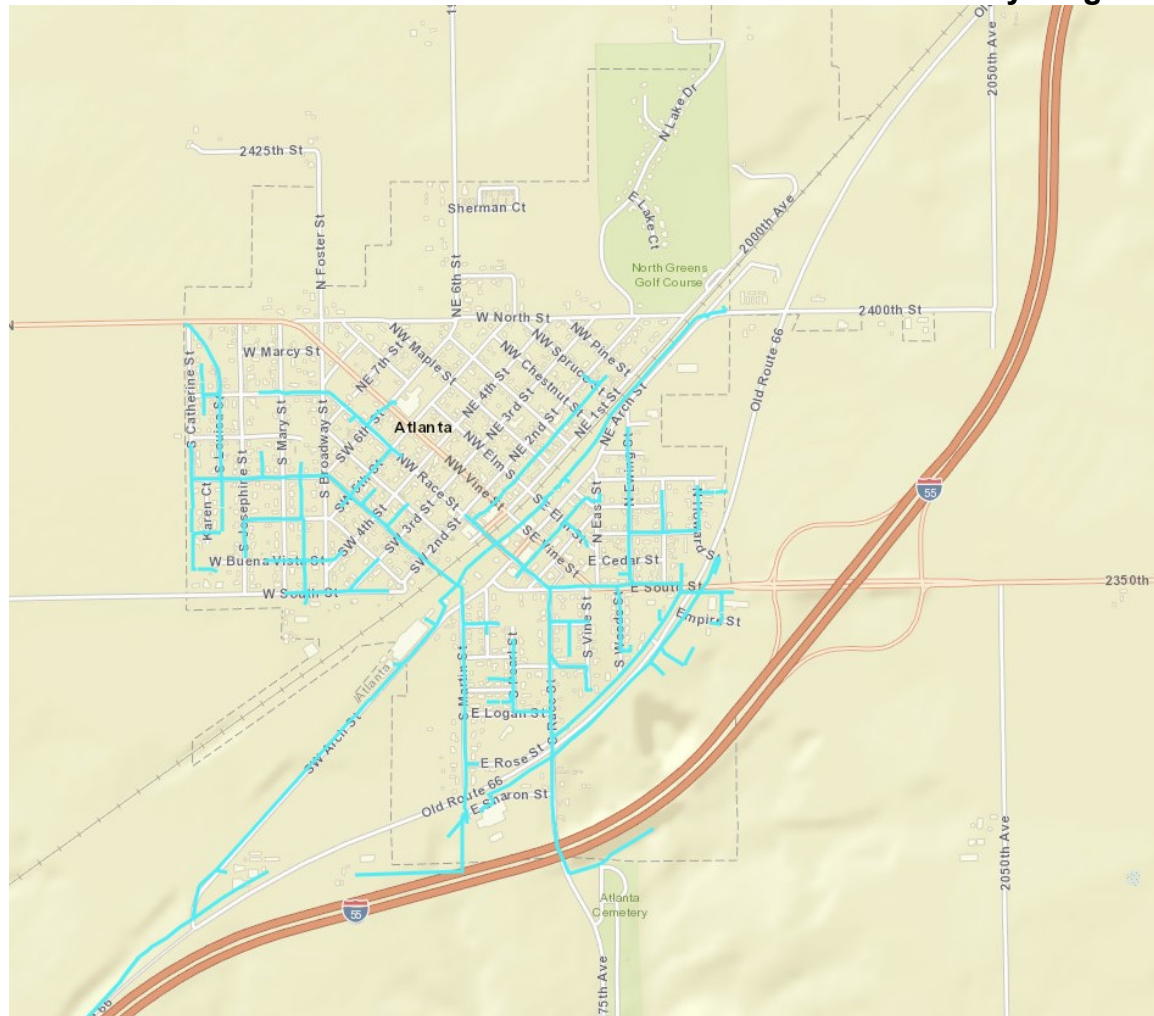

Circuit: C10002

Town: Atlanta

County: Logan

If you have any questions about the tree trimming work to be done, please call **1.800.755.5000**, or visit our website at: **MySafeTrees.com**